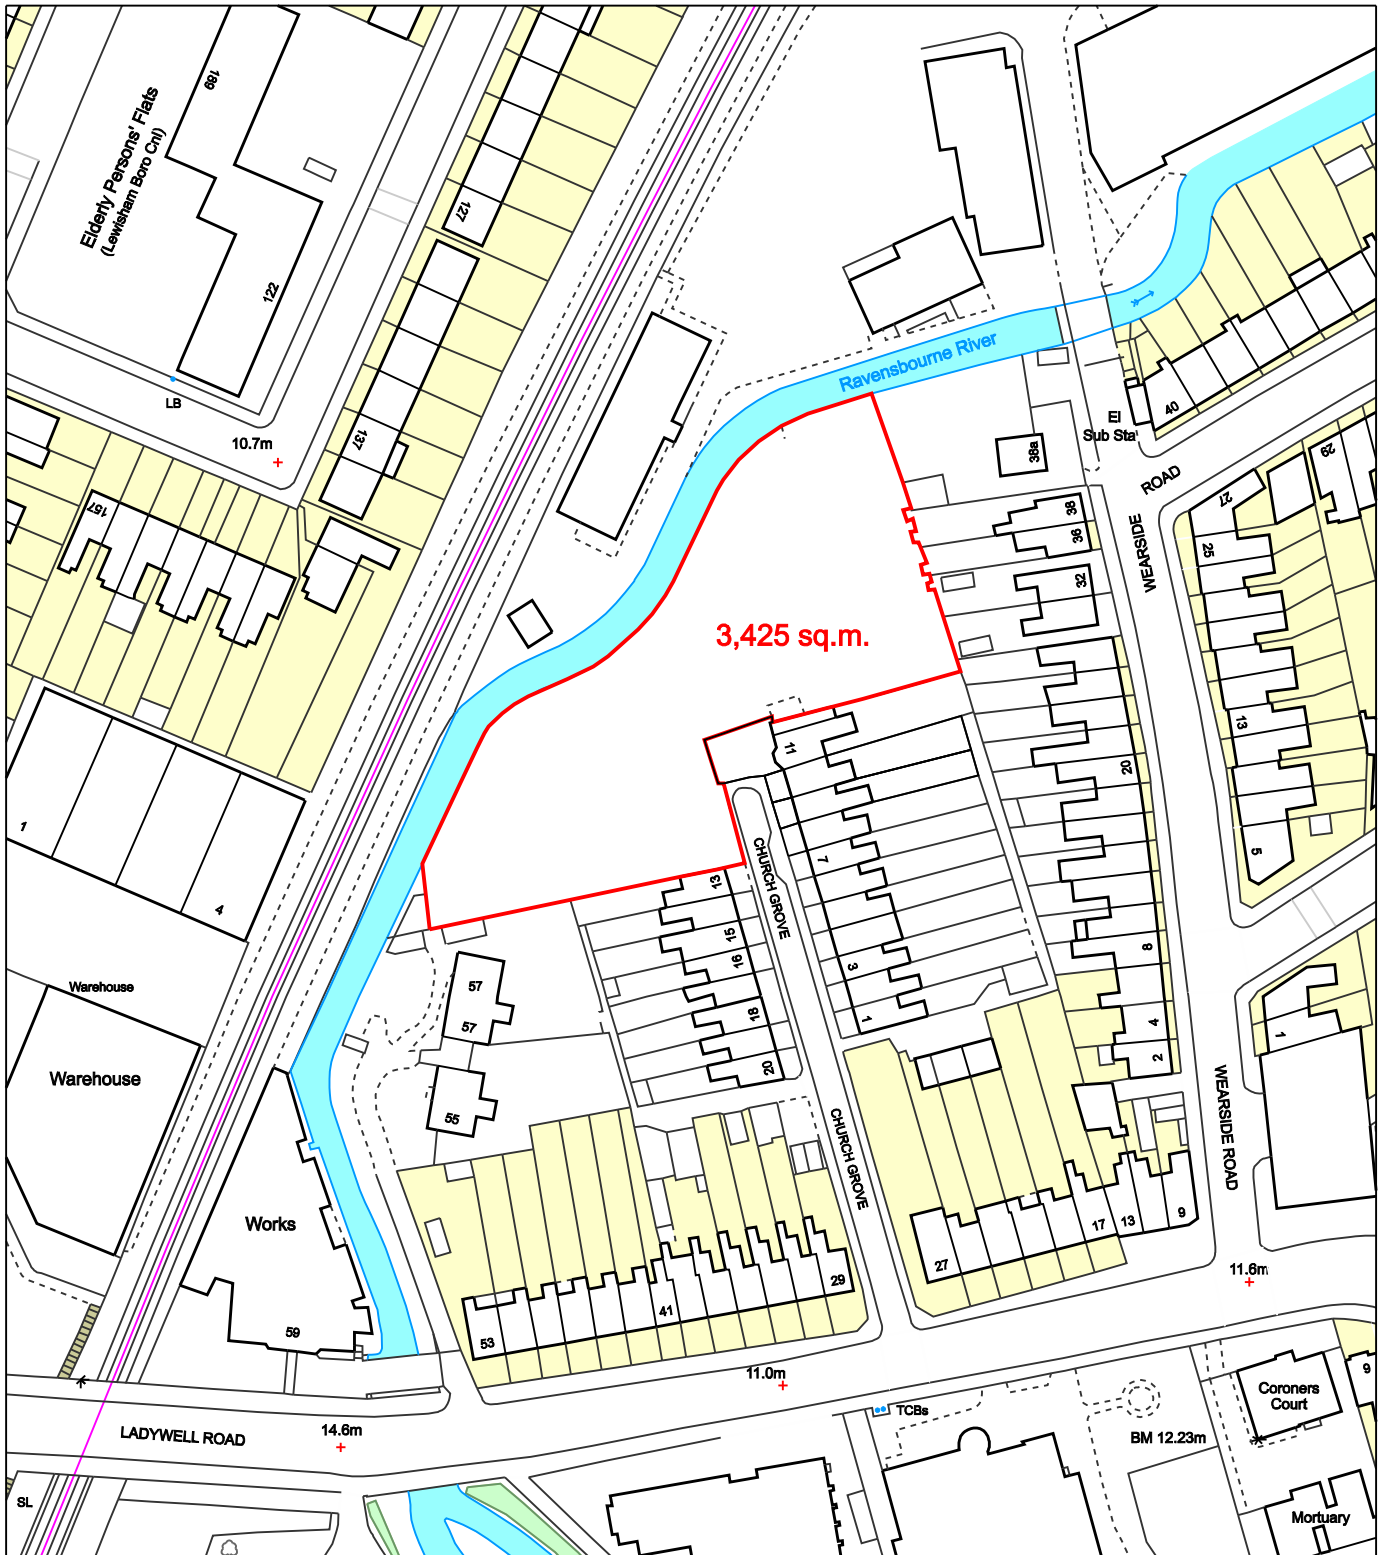

Church Grove (former Watergate School) site, Ladywell, London SE13

this map is reproduced from ordnance survey material with the permission of the controller of her majesty's stationery office © crown copyright: 100017710 [2009]

A4 plan scale 1:1250

date: 13.03.09
 drawn: DRJP
 coloured: DRJP
 checked:
 amended:
 drawing ref.: s/proj/Watergate School slp

LBL title

ASSET STRATEGY and DEVELOPMENT
 Lewisham

DataGraphics
 Laurence House
 1 Catford Road
 Catford, London
 SE6 4RU